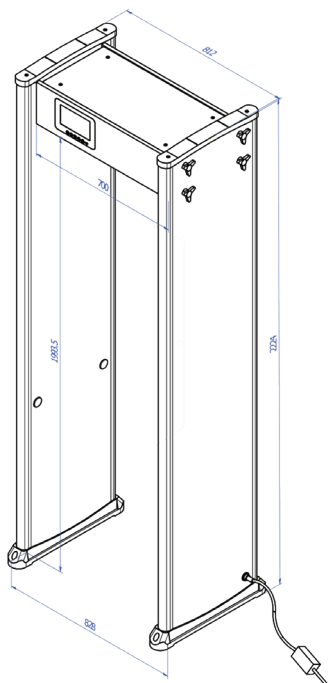

RU933 (WTMD)

ARIOTEK® Walk Through Metal Detector

Key Features

- 33 programmable areas
- Counter of people and alarms
- Remote control
- Used in high traffic environments
- 7-inch full color monitor screen

Specifications

Number Of Detect Zones	33
Counting And Statistics Function	Statistics Of Personnel Throughput Alarm Times
Password Protection Settings	Three Levels Of Security Four Digits Password
Body Material	MDF
Adjustable Sensitivity In Each Area	1-255
Alarm	Audible And Visual Alarms
Options For The Alarm Sound	On And Off/ High, Low And Off
Weight	80 Kg
Dimensions Of Outer Frame	61 (L)×82(W)×222(H) (cm)
Dimensions Of Inner Frame	55 (L)×70(W)×200(H) (cm)
Operation Temp	-20° C to +45° C
Pulse Technology	Digital Signal Processing Filtering System Excellent Anti- Interference Ability
Accessory	Remote Control Adaptor And Power Cable
Ability to work with battery charging	4 Hours